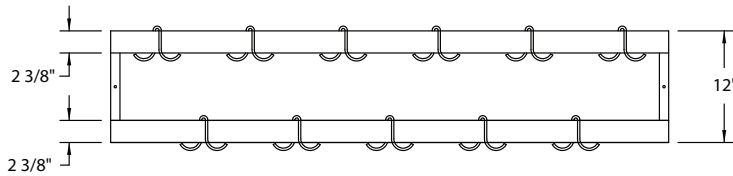

SINGLE BAR POT RACK		
LENGTH	MODEL	WT.
3FT	RJ-PR-SW-3	13
4FT	RJ-PR-SW-4	17
5FT	RJ-PR-SW-5	21
6FT	RJ-PR-SW-6	23
7FT	RJ-PR-SW-7	25
8FT	RJ-PR-SW-8	27
9FT	RJ-PR-SW-9	29
10FT	RJ-PR-SW-10	31

DOUBLE BAR POT RACK		
LENGTH	MODEL	WT.
3FT	RJ-PR-DW-3	22
4FT	RJ-PR-DW-4	24
5FT	RJ-PR-DW-5	26
6FT	RJ-PR-DW-6	30
7FT	RJ-PR-DW-7	34
8FT	RJ-PR-DW-8	38
9FT	RJ-PR-DW-9	42
10FT	RJ-PR-DW-10	46

DIMENSIONS		SHELVING WITH POT RACK		
WIDTH	LENGTH	MODEL	WT.	
12"	3FT	RJ-SP-12-3	18	
	4FT	RJ-SP-12-4	22	
	5FT	RJ-SP-12-5	26	
	6FT	RJ-SP-12-6	30	
	7FT	RJ-SP-12-7	34	
	8FT	RJ-SP-12-8	38	
	9FT	RJ-SP-12-9	42	
	10FT	RJ-SP-12-10	46	
	14'	3FT	RJ-SP-14-3	20
		4FT	RJ-SP-14-4	24
5FT		RJ-SP-14-5	30	
6FT		RJ-SP-14-6	34	
7FT		RJ-SP-14-7	42	
8FT		RJ-SP-14-8	46	
9FT		RJ-SP-14-9	50	
10FT		RJ-SP-14-10	55	

DIMENSIONS & SPECIFICATIONS

SINGLE POT RACK

SINGLE		
MODEL	L	HOOKS
RJ-PR-SW-3	3'	6
RJ-PR-SW-4	4'	4
RJ-PR-SW-5	5'	5
RJ-PR-SW-6	6'	6
RJ-PR-SW-7	7'	7
RJ-PR-SW-8	8'	8
RJ-PR-SW-9	9'	9
RJ-PR-SW-10	10'	10

DOUBLE POT RACK

DOUBLE		
MODEL	L	HOOKS
RJ-PR-DW-12-3	3'	6
RJ-PR-DW-12-4	4'	8
RJ-PR-DW-12-5	5'	10
RJ-PR-DW-12-6	6'	12
RJ-PR-DW-12-7	7'	14
RJ-PR-DW-12-8	8'	16
RJ-PR-DW-12-9	9'	18
RJ-PR-DW-12-10	10'	20

12" WIDTH				14" WIDTH			
MODEL	W	L	HOOKS	MODEL	W	L	HOOKS
RJ-SP-12-3	12"	3'	3	RJ-SP-14-3	14"	3'	3
RJ-SP-12-4	12"	4'	4	RJ-SP-14-4	14"	4'	4
RJ-SP-12-5	12"	5'	5	RJ-SP-14-5	14"	5'	5
RJ-SP-12-6	12"	6'	6	RJ-SP-14-6	14"	6'	6
RJ-SP-12-7	12"	7'	7	RJ-SP-14-7	14"	7'	7
RJ-SP-12-8	12"	8'	8	RJ-SP-14-8	14"	8'	8
RJ-SP-12-9	12"	9'	9	RJ-SP-14-9	14"	9'	9
RJ-SP-12-10	12"	10'	10	RJ-SP-14-10	14"	10'	10