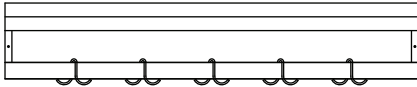

POT RACKS

WALL MOUNTED POT RACKS

Item #:

Qty #:

Model #:

Project #:

WALL MOUNTED POT RACKS FEATURES:

- Pot racks are fabricated from 304 stainless steel tubing
- Pot racks with wall shelving are manufactured from 18 gauge type 430 stainless steel, Pot rack bar is welded to shelf brackets
- 1 5/8" diameter tubing is flattened to form sliding rails
- Pre-punched mounted brackets allow for fastening to wall
- Stainless steel pot hooks supplied at the rate of one per foot per rail

SINGLE BAR POT RACK		
LENGTH	MODEL	WT.
3FT	RJ-PR-SW-3	13
4FT	RJ-PR-SW-4	17
5FT	RJ-PR-SW-5	21
6FT	RJ-PR-SW-6	23
7FT	RJ-PR-SW-7	25
8FT	RJ-PR-SW-8	27
9FT	RJ-PR-SW-9	29
10FT	RJ-PR-SW-10	31

DOUBLE BAR POT RACK		
LENGTH	MODEL	WT.
3FT	RJ-PR-DW-3	22
4FT	RJ-PR-DW-4	24
5FT	RJ-PR-DW-5	26
6FT	RJ-PR-DW-6	30
7FT	RJ-PR-DW-7	34
8FT	RJ-PR-DW-8	38
9FT	RJ-PR-DW-9	42
10FT	RJ-PR-DW-10	46

DIMENSIONS		SHELVING WITH POT RACK		
WIDTH	LENGTH	MODEL	WT.	
12"	3FT	RJ-SP-12-3	18	
	4FT	RJ-SP-12-4	22	
	5FT	RJ-SP-12-5	26	
	6FT	RJ-SP-12-6	30	
	7FT	RJ-SP-12-7	34	
	8FT	RJ-SP-12-8	38	
	9FT	RJ-SP-12-9	42	
	10FT	RJ-SP-12-10	46	
	14'	3FT	RJ-SP-14-3	20
		4FT	RJ-SP-14-4	24
5FT		RJ-SP-14-5	30	
6FT		RJ-SP-14-6	34	
7FT		RJ-SP-14-7	42	
8FT		RJ-SP-14-8	46	
9FT		RJ-SP-14-9	50	
10FT		RJ-SP-14-10	55	

DIMENSIONS & SPECIFICATIONS

SINGLE POT RACK

SINGLE		
MODEL	L	HOOKS
RJ-PR-SW-3	3'	6
RJ-PR-SW-4	4'	4
RJ-PR-SW-5	5'	5
RJ-PR-SW-6	6'	6
RJ-PR-SW-7	7'	7
RJ-PR-SW-8	8'	8
RJ-PR-SW-9	9'	9
RJ-PR-SW-10	10'	10

DOUBLE POT RACK