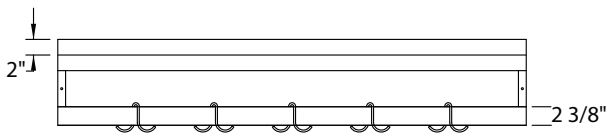

SINGLE BAR POT RACK		
LENGTH	MODEL	WT.
3FT	RJ-PR-SW-3	13
4FT	RJ-PR-SW-4	17
5FT	RJ-PR-SW-5	21
6FT	RJ-PR-SW-6	23
7FT	RJ-PR-SW-7	25
8FT	RJ-PR-SW-8	27
9FT	RJ-PR-SW-9	29
10FT	RJ-PR-SW-10	31

DOUBLE BAR POT RACK		
LENGTH	MODEL	WT.
3FT	RJ-PR-DW-3	22
4FT	RJ-PR-DW-4	24
5FT	RJ-PR-DW-5	26
6FT	RJ-PR-DW-6	30
7FT	RJ-PR-DW-7	34
8FT	RJ-PR-DW-8	38
9FT	RJ-PR-DW-9	42
10FT	RJ-PR-DW-10	46

DIMENSIONS		SHELVING WITH POT RACK		
WIDTH	LENGTH	MODEL	WT.	
12"	3FT	RJ-SP-12-3	18	
	4FT	RJ-SP-12-4	22	
	5FT	RJ-SP-12-5	26	
	6FT	RJ-SP-12-6	30	
	7FT	RJ-SP-12-7	34	
	8FT	RJ-SP-12-8	38	
	9FT	RJ-SP-12-9	42	
	10FT	RJ-SP-12-10	46	
	14'	3FT	RJ-SP-14-3	20
		4FT	RJ-SP-14-4	24
5FT		RJ-SP-14-5	30	
6FT		RJ-SP-14-6	34	
7FT		RJ-SP-14-7	42	
8FT		RJ-SP-14-8	46	
9FT		RJ-SP-14-9	50	
10FT		RJ-SP-14-10	55	

DIMENSIONS & SPECIFICATIONS

SINGLE POT RACK

SINGLE		
MODEL	L	HOOKS
RJ-PR-SW-3	3'	6
RJ-PR-SW-4	4'	4
RJ-PR-SW-5	5'	5
RJ-PR-SW-6	6'	6
RJ-PR-SW-7	7'	7
RJ-PR-SW-8	8'	8
RJ-PR-SW-9	9'	9
RJ-PR-SW-10	10'	10

DOUBLE POT RACK

DOUBLE		
MODEL	L	HOOKS
RJ-PR-DW-12-3	3'	6
RJ-PR-DW-12-4	4'	8
RJ-PR-DW-12-5	5'	10
RJ-PR-DW-12-6	6'	12
RJ-PR-DW-12-7	7'	14
RJ-PR-DW-12-8	8'	16
RJ-PR-DW-12-9	9'	18
RJ-PR-DW-12-10	10'	20

12" WIDTH				14" WIDTH			
MODEL	W	L	HOOKS	MODEL	W	L	HOOKS
RJ-SP-12-3	12"	3'	3	RJ-SP-14-3	14"	3'	3
RJ-SP-12-4	12"	4'	4	RJ-SP-14-4	14"	4'	4
RJ-SP-12-5	12"	5'	5	RJ-SP-14-5	14"	5'	5
RJ-SP-12-6	12"	6'	6	RJ-SP-14-6	14"	6'	6
RJ-SP-12-7	12"	7'	7	RJ-SP-14-7	14"	7'	7
RJ-SP-12-8	12"	8'	8	RJ-SP-14-8	14"	8'	8
RJ-SP-12-9	12"	9'	9	RJ-SP-14-9	14"	9'	9
RJ-SP-12-10	12"	10'	10	RJ-SP-14-10	14"	10'	10