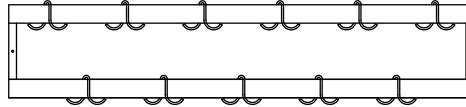

POT RACKS

WALL MOUNTED POT RACKS

Item #:

Qty #:

Model #:

Project #:

WALL MOUNTED POT RACKS FEATURES:

- Pot racks are fabricated from 304 stainless steel tubing
- Pot racks with wall shelving are manufactured from 18 gauge type 430 stainless steel, Pot rack bar is welded to shelf brackets
- 1 5/8" diameter tubing is flattened to form sliding rails
- Pre-punched mounted brackets allow for fastening to wall
- Stainless steel pot hooks supplied at the rate of one per foot per rail

SINGLE BAR POT RACK		
LENGTH	MODEL	WT.
3FT	RJ-PR-SW-3	13
4FT	RJ-PR-SW-4	17
5FT	RJ-PR-SW-5	21
6FT	RJ-PR-SW-6	23
7FT	RJ-PR-SW-7	25
8FT	RJ-PR-SW-8	27
9FT	RJ-PR-SW-9	29
10FT	RJ-PR-SW-10	31

DOUBLE BAR POT RACK		
LENGTH	MODEL	WT.
3FT	RJ-PR-DW-3	22
4FT	RJ-PR-DW-4	24
5FT	RJ-PR-DW-5	26
6FT	RJ-PR-DW-6	30
7FT	RJ-PR-DW-7	34
8FT	RJ-PR-DW-8	38
9FT	RJ-PR-DW-9	42
10FT	RJ-PR-DW-10	46

DIMENSIONS		SHELVING WITH POT RACK		
WIDTH	LENGTH	MODEL	WT.	
12"	3FT	RJ-SP-12-3	18	
	4FT	RJ-SP-12-4	22	
	5FT	RJ-SP-12-5	26	
	6FT	RJ-SP-12-6	30	
	7FT	RJ-SP-12-7	34	
	8FT	RJ-SP-12-8	38	
	9FT	RJ-SP-12-9	42	
	10FT	RJ-SP-12-10	46	
	14'	3FT	RJ-SP-14-3	20
		4FT	RJ-SP-14-4	24
5FT		RJ-SP-14-5	30	
6FT		RJ-SP-14-6	34	
7FT		RJ-SP-14-7	42	
8FT		RJ-SP-14-8	46	
9FT		RJ-SP-14-9	50	
10FT		RJ-SP-14-10	55	

DIMENSIONS & SPECIFICATIONS

SINGLE POT RACK

SINGLE		
MODEL	L	HOOKS
RJ-PR-SW-3	3'	6
RJ-PR-SW-4	4'	4
RJ-PR-SW-5	5'	5
RJ-PR-SW-6	6'	6
RJ-PR-SW-7	7'	7
RJ-PR-SW-8	8'	8
RJ-PR-SW-9	9'	9
RJ-PR-SW-10	10'	10

DOUBLE POT RACK