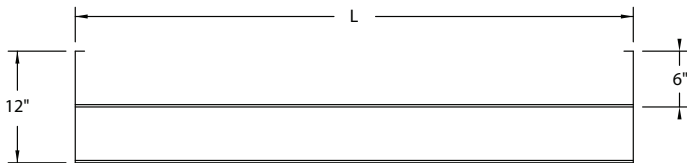

SINGLE BAR POT RACK		
LENGTH	MODEL	WT.
3FT	RJ-PR-SW-3	13
4FT	RJ-PR-SW-4	17
5FT	RJ-PR-SW-5	21
6FT	RJ-PR-SW-6	23
7FT	RJ-PR-SW-7	25
8FT	RJ-PR-SW-8	27
9FT	RJ-PR-SW-9	29
10FT	RJ-PR-SW-10	31

DOUBLE BAR POT RACK		
LENGTH	MODEL	WT.
3FT	RJ-PR-DW-3	22
4FT	RJ-PR-DW-4	24
5FT	RJ-PR-DW-5	26
6FT	RJ-PR-DW-6	30
7FT	RJ-PR-DW-7	34
8FT	RJ-PR-DW-8	38
9FT	RJ-PR-DW-9	42
10FT	RJ-PR-DW-10	46

DIMENSIONS		SHELVING WITH POT RACK		
WIDTH	LENGTH	MODEL	WT.	
12"	3FT	RJ-SP-12-3	18	
	4FT	RJ-SP-12-4	22	
	5FT	RJ-SP-12-5	26	
	6FT	RJ-SP-12-6	30	
	7FT	RJ-SP-12-7	34	
	8FT	RJ-SP-12-8	38	
	9FT	RJ-SP-12-9	42	
	10FT	RJ-SP-12-10	46	
	14'	3FT	RJ-SP-14-3	20
		4FT	RJ-SP-14-4	24
5FT		RJ-SP-14-5	30	
6FT		RJ-SP-14-6	34	
7FT		RJ-SP-14-7	42	
8FT		RJ-SP-14-8	46	
9FT		RJ-SP-14-9	50	
10FT		RJ-SP-14-10	55	

DIMENSIONS & SPECIFICATIONS

SINGLE POT RACK

SINGLE		
MODEL	L	HOOKS
RJ-PR-SW-3	3'	6
RJ-PR-SW-4	4'	4
RJ-PR-SW-5	5'	5
RJ-PR-SW-6	6'	6
RJ-PR-SW-7	7'	7
RJ-PR-SW-8	8'	8
RJ-PR-SW-9	9'	9
RJ-PR-SW-10	10'	10

DOUBLE POT RACK

DOUBLE		
MODEL	L	HOOKS
RJ-PR-DW-12-3	3'	6
RJ-PR-DW-12-4	4'	8
RJ-PR-DW-12-5	5'	10
RJ-PR-DW-12-6	6'	12
RJ-PR-DW-12-7	7'	14
RJ-PR-DW-12-8	8'	16
RJ-PR-DW-12-9	9'	18
RJ-PR-DW-12-10	10'	20

12" WIDTH				14" WIDTH			
MODEL	W	L	HOOKS	MODEL	W	L	HOOKS
RJ-SP-12-3	12"	3'	3	RJ-SP-14-3	14"	3'	3
RJ-SP-12-4	12"	4'	4	RJ-SP-14-4	14"	4'	4
RJ-SP-12-5	12"	5'	5	RJ-SP-14-5	14"	5'	5
RJ-SP-12-6	12"	6'	6	RJ-SP-14-6	14"	6'	6
RJ-SP-12-7	12"	7'	7	RJ-SP-14-7	14"	7'	7
RJ-SP-12-8	12"	8'	8	RJ-SP-14-8	14"	8'	8
RJ-SP-12-9	12"	9'	9	RJ-SP-14-9	14"	9'	9
RJ-SP-12-10	12"	10'	10	RJ-SP-14-10	14"	10'	10