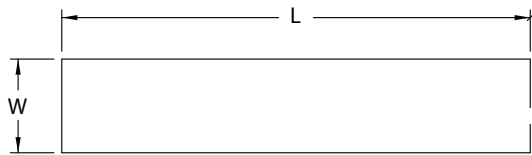

DIMENSIONS		SHELVING WITH POT RACK		
WIDTH	LENGTH	MODEL	WT.	
12"	3FT	RJ-SP-12-3	18	
	4FT	RJ-SP-12-4	22	
	5FT	RJ-SP-12-5	26	
	6FT	RJ-SP-12-6	30	
	7FT	RJ-SP-12-7	34	
	8FT	RJ-SP-12-8	38	
	9FT	RJ-SP-12-9	42	
	10FT	RJ-SP-12-10	46	
	14'	3FT	RJ-SP-14-3	20
		4FT	RJ-SP-14-4	24
5FT		RJ-SP-14-5	30	
6FT		RJ-SP-14-6	34	
7FT		RJ-SP-14-7	42	
8FT		RJ-SP-14-8	46	
9FT		RJ-SP-14-9	50	
10FT		RJ-SP-14-10	55	

DIMENSIONS & SPECIFICATIONS

SINGLE POT RACK

SINGLE		
MODEL	L	HOOKS
RJ-PR-SW-3	3'	6
RJ-PR-SW-4	4'	4
RJ-PR-SW-5	5'	5
RJ-PR-SW-6	6'	6
RJ-PR-SW-7	7'	7
RJ-PR-SW-8	8'	8
RJ-PR-SW-9	9'	9
RJ-PR-SW-10	10'	10

DOUBLE POT RACK

DOUBLE		
MODEL	L	HOOKS
RJ-PR-DW-12-3	3'	6
RJ-PR-DW-12-4	4'	8
RJ-PR-DW-12-5	5'	10
RJ-PR-DW-12-6	6'	12
RJ-PR-DW-12-7	7'	14
RJ-PR-DW-12-8	8'	16
RJ-PR-DW-12-9	9'	18
RJ-PR-DW-12-10	10'	20

12" WIDTH				14" WIDTH			
MODEL	W	L	HOOKS	MODEL	W	L	HOOKS
RJ-SP-12-3	12"	3'	3	RJ-SP-14-3	14"	3'	3
RJ-SP-12-4	12"	4'	4	RJ-SP-14-4	14"	4'	4
RJ-SP-12-5	12"	5'	5	RJ-SP-14-5	14"	5'	5
RJ-SP-12-6	12"	6'	6	RJ-SP-14-6	14"	6'	6
RJ-SP-12-7	12"	7'	7	RJ-SP-14-7	14"	7'	7
RJ-SP-12-8	12"	8'	8	RJ-SP-14-8	14"	8'	8
RJ-SP-12-9	12"	9'	9	RJ-SP-14-9	14"	9'	9
RJ-SP-12-10	12"	10'	10	RJ-SP-14-10	14"	10'	10