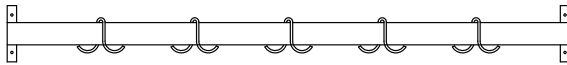

SINGLE BAR POT RACK		
LENGTH	MODEL	WT.
3FT	RJ-PR-SW-3	13
4FT	RJ-PR-SW-4	17
5FT	RJ-PR-SW-5	21
6FT	RJ-PR-SW-6	23
7FT	RJ-PR-SW-7	25
8FT	RJ-PR-SW-8	27
9FT	RJ-PR-SW-9	29
10FT	RJ-PR-SW-10	31

DOUBLE BAR POT RACK		
LENGTH	MODEL	WT.
3FT	RJ-PR-DW-3	22
4FT	RJ-PR-DW-4	24
5FT	RJ-PR-DW-5	26
6FT	RJ-PR-DW-6	30
7FT	RJ-PR-DW-7	34
8FT	RJ-PR-DW-8	38
9FT	RJ-PR-DW-9	42
10FT	RJ-PR-DW-10	46

DIMENSIONS		SHELVING WITH POT RACK		
WIDTH	LENGTH	MODEL	WT.	
12"	3FT	RJ-SP-12-3	18	
	4FT	RJ-SP-12-4	22	
	5FT	RJ-SP-12-5	26	
	6FT	RJ-SP-12-6	30	
	7FT	RJ-SP-12-7	34	
	8FT	RJ-SP-12-8	38	
	9FT	RJ-SP-12-9	42	
	10FT	RJ-SP-12-10	46	
	14'	3FT	RJ-SP-14-3	20
		4FT	RJ-SP-14-4	24
5FT		RJ-SP-14-5	30	
6FT		RJ-SP-14-6	34	
7FT		RJ-SP-14-7	42	
8FT		RJ-SP-14-8	46	
9FT		RJ-SP-14-9	50	
10FT		RJ-SP-14-10	55	

DIMENSIONS & SPECIFICATIONS

SINGLE POT RACK

SINGLE		
MODEL	L	HOOKS
RJ-PR-SW-3	3'	6
RJ-PR-SW-4	4'	4
RJ-PR-SW-5	5'	5
RJ-PR-SW-6	6'	6
RJ-PR-SW-7	7'	7
RJ-PR-SW-8	8'	8
RJ-PR-SW-9	9'	9
RJ-PR-SW-10	10'	10

DOUBLE POT RACK