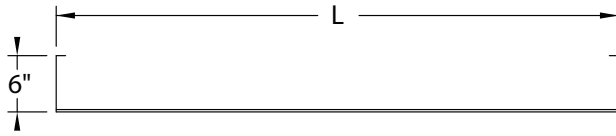

POT RACKS

WALL MOUNTED POT RACKS

Item #:

Qty #:

Model #:

Project #:

WALL MOUNTED POT RACKS FEATURES:

- Pot racks are fabricated from 304 stainless steel tubing
- Pot racks with wall shelving are manufactured from 18 gauge type 430 stainless steel, Pot rack bar is welded to shelf brackets
- 1 5/8" diameter tubing is flattened to form sliding rails
- Pre-punched mounted brackets allow for fastening to wall
- Stainless steel pot hooks supplied at the rate of one per foot per rail

SINGLE BAR POT RACK		
LENGTH	MODEL	WT.
3FT	RJ-PR-SW-3	13
4FT	RJ-PR-SW-4	17
5FT	RJ-PR-SW-5	21
6FT	RJ-PR-SW-6	23
7FT	RJ-PR-SW-7	25
8FT	RJ-PR-SW-8	27
9FT	RJ-PR-SW-9	29
10FT	RJ-PR-SW-10	31

DOUBLE BAR POT RACK		
LENGTH	MODEL	WT.
3FT	RJ-PR-DW-3	22
4FT	RJ-PR-DW-4	24
5FT	RJ-PR-DW-5	26
6FT	RJ-PR-DW-6	30
7FT	RJ-PR-DW-7	34
8FT	RJ-PR-DW-8	38
9FT	RJ-PR-DW-9	42
10FT	RJ-PR-DW-10	46

DIMENSIONS		SHELVING WITH POT RACK		
WIDTH	LENGTH	MODEL	WT.	
12"	3FT	RJ-SP-12-3	18	
	4FT	RJ-SP-12-4	22	
	5FT	RJ-SP-12-5	26	
	6FT	RJ-SP-12-6	30	
	7FT	RJ-SP-12-7	34	
	8FT	RJ-SP-12-8	38	
	9FT	RJ-SP-12-9	42	
	10FT	RJ-SP-12-10	46	
	14'	3FT	RJ-SP-14-3	20
		4FT	RJ-SP-14-4	24
5FT		RJ-SP-14-5	30	
6FT		RJ-SP-14-6	34	
7FT		RJ-SP-14-7	42	
8FT		RJ-SP-14-8	46	
9FT		RJ-SP-14-9	50	
10FT		RJ-SP-14-10	55	

DIMENSIONS & SPECIFICATIONS

SINGLE POT RACK

SINGLE		
MODEL	L	HOOKS
RJ-PR-SW-3	3'	6
RJ-PR-SW-4	4'	4
RJ-PR-SW-5	5'	5
RJ-PR-SW-6	6'	6
RJ-PR-SW-7	7'	7
RJ-PR-SW-8	8'	8
RJ-PR-SW-9	9'	9
RJ-PR-SW-10	10'	10

DOUBLE POT RACK