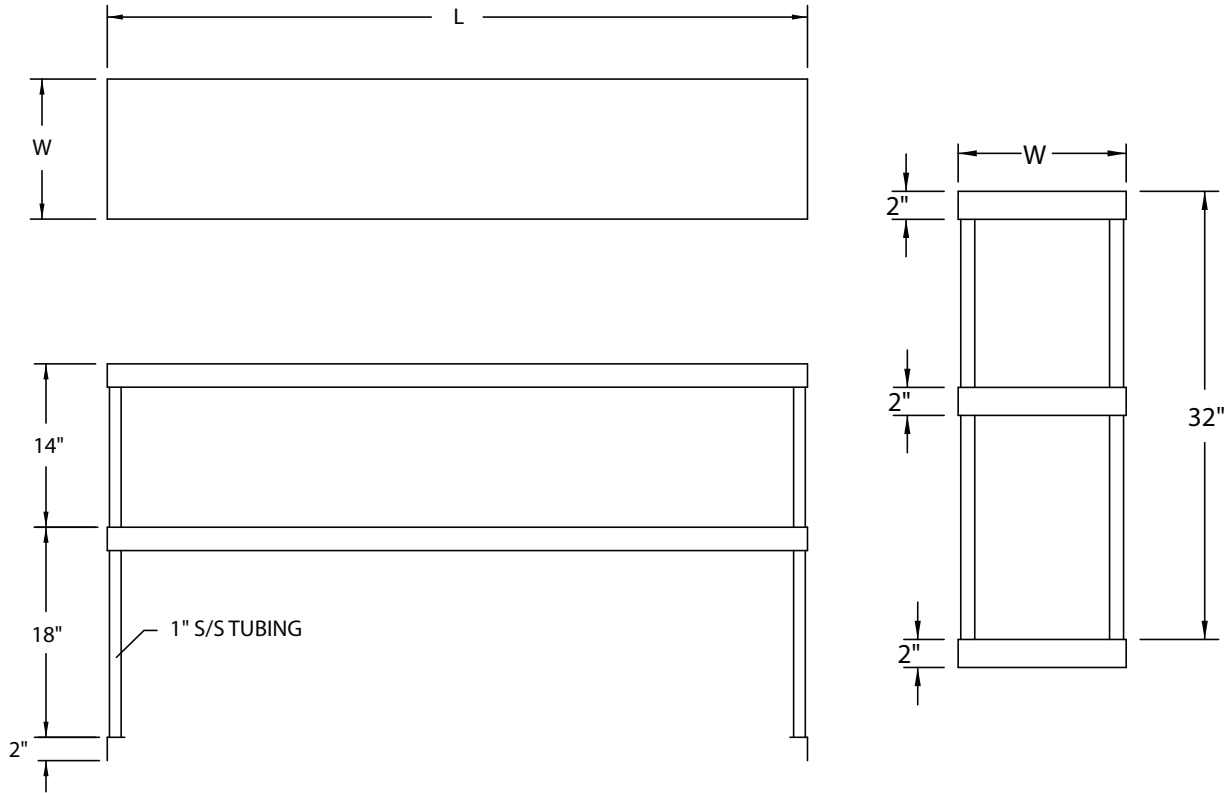

DIMENSIONS & SPECIFICATIONS

DIMENSIONS ARE TYPICAL (TOL. +/- 1/2")

12" AND 14" WIDTHS			16" AND 18" WIDTHS		
MODEL	W	L	MODEL	W	L
RJ-DO-12-3	12"	3'	RJ-DO-16-3	16"	3'
RJ-DO-12-4	12"	4'	RJ-DO-16-4	16"	4'
RJ-DO-12-5	12"	5'	RJ-DO-16-5	16"	5'
RJ-DO-12-6	12"	6'	RJ-DO-16-6	16"	6'
* RJ-DO-12-7	12"	7'	* RJ-DO-16-7	16"	7'
* RJ-DO-12-8	12"	8'	* RJ-DO-16-8	16"	8'
* RJ-DO-12-9	12"	9'	* RJ-DO-16-9	16"	9'
* RJ-DO-12-10	12"	10'	* RJ-DO-16-10	16"	10'
RJ-DO-14-3	14"	3'	RJ-DO-18-3	18"	3'
RJ-DO-14-4	14"	4'	RJ-DO-18-4	18"	4'
RJ-DO-14-5	14"	5'	RJ-DO-18-5	18"	5'
RJ-DO-14-6	14"	6'	RJ-DO-18-6	18"	6'
* RJ-DO-14-7	14"	7'	* RJ-DO-18-7	18"	7'
* RJ-DO-14-8	14"	8'	* RJ-DO-18-8	18"	8'
* RJ-DO-14-9	14"	9'	* RJ-DO-18-9	18"	9'
* RJ-DO-14-10	14"	10'	* RJ-DO-18-10	18"	10'