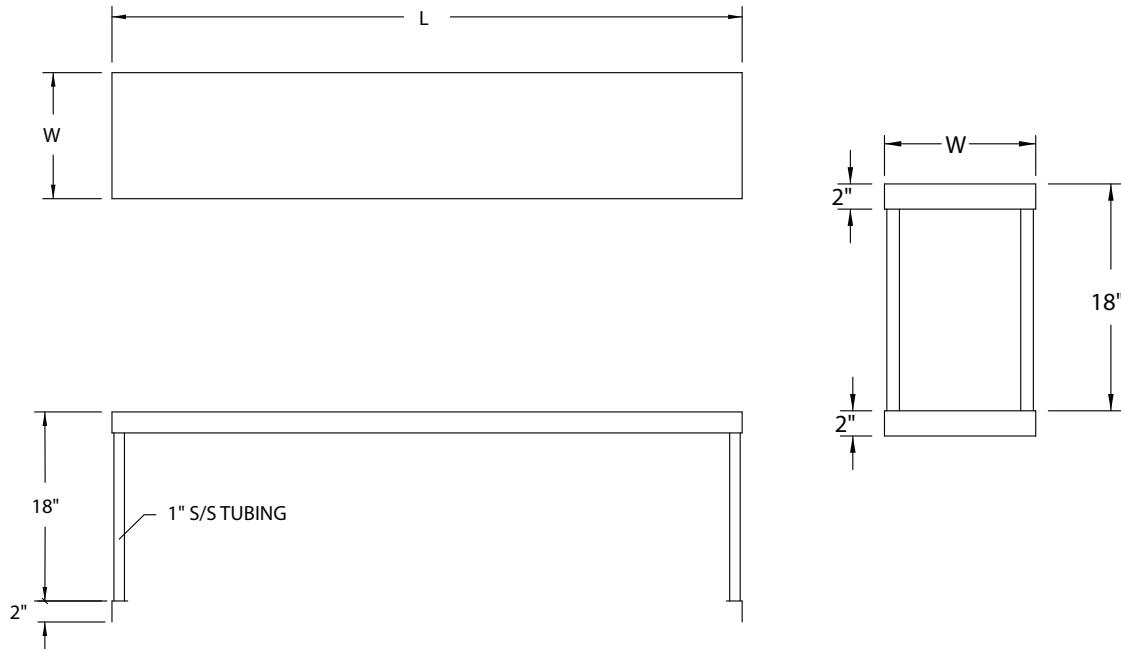

OVERSHELVES

Item #:

Qty #:

Model #:

Project #:

Table mounted overshelves are fabricated of 18 gauge 430 type stainless steel (16 gauge for the 18" width) with 2" turn down on four sides. Shelves are supported by a 1" stainless steel tubing. Single overshelf rise 18" above table top. Double overshelf are 18" and 32" above table top. Standard 1" x 2" stainless steel angle mounting pads are welded to shelf support legs. Widths to be available at 12", 14", 16" 18". Hardware supplied by others.

DIMENSIONS & SPECIFICATIONS

DIMENSIONS ARE TYPICAL (TOL. +/- 1/2")

12" AND 14" WIDTHS			16" AND 18" WIDTHS		
MODEL	W	L	MODEL	W	L
RJ-SO-12-3	12"	3'	RJ-SO-16-3	16"	3'
RJ-SO-12-4	12"	4'	RJ-SO-16-4	16"	4'
RJ-SO-12-5	12"	5'	RJ-SO-16-5	16"	5'
RJ-SO-12-6	12"	6'	RJ-SO-16-6	16"	6'
* RJ-SO-12-7	12"	7'	* RJ-SO-16-7	16"	7'
* RJ-SO-12-8	12"	8'	* RJ-SO-16-8	16"	8'
* RJ-SO-12-9	12"	9'	* RJ-SO-16-9	16"	9'
* RJ-SO-12-10	12"	10'	* RJ-SO-16-10	16"	10'
RJ-SO-14-3	14"	3'	RJ-SO-18-3	18"	3'
RJ-SO-14-4	14"	4'	RJ-SO-18-4	18"	4'
RJ-SO-14-5	14"	5'	RJ-SO-18-5	18"	5'
RJ-SO-14-6	14"	6'	RJ-SO-18-6	18"	6'
* RJ-SO-14-7	14"	7'	* RJ-SO-18-7	18"	7'
* RJ-SO-14-8	14"	8'	* RJ-SO-18-8	18"	8'
* RJ-SO-14-9	14"	9'	* RJ-SO-18-9	18"	9'
* RJ-SO-14-10	14"	10'	* RJ-SO-18-10	18"	10'

DIMENSIONS & SPECIFICATIONS

DIMENSIONS ARE TYPICAL (TOL. +/- 1/2")

12" AND 14" WIDTHS			16" AND 18" WIDTHS		
MODEL	W	L	MODEL	W	L
RJ-DO-12-3	12"	3'	RJ-DO-16-3	16"	3'
RJ-DO-12-4	12"	4'	RJ-DO-16-4	16"	4'
RJ-DO-12-5	12"	5'	RJ-DO-16-5	16"	5'
RJ-DO-12-6	12"	6'	RJ-DO-16-6	16"	6'
* RJ-DO-12-7	12"	7'	* RJ-DO-16-7	16"	7'
* RJ-DO-12-8	12"	8'	* RJ-DO-16-8	16"	8'
* RJ-DO-12-9	12"	9'	* RJ-DO-16-9	16"	9'
* RJ-DO-12-10	12"	10'	* RJ-DO-16-10	16"	10'
RJ-DO-14-3	14"	3'	RJ-DO-18-3	18"	3'
RJ-DO-14-4	14"	4'	RJ-DO-18-4	18"	4'
RJ-DO-14-5	14"	5'	RJ-DO-18-5	18"	5'
RJ-DO-14-6	14"	6'	RJ-DO-18-6	18"	6'
* RJ-DO-14-7	14"	7'	* RJ-DO-18-7	18"	7'
* RJ-DO-14-8	14"	8'	* RJ-DO-18-8	18"	8'
* RJ-DO-14-9	14"	9'	* RJ-DO-18-9	18"	9'
* RJ-DO-14-10	14"	10'	* RJ-DO-18-10	18"	10'